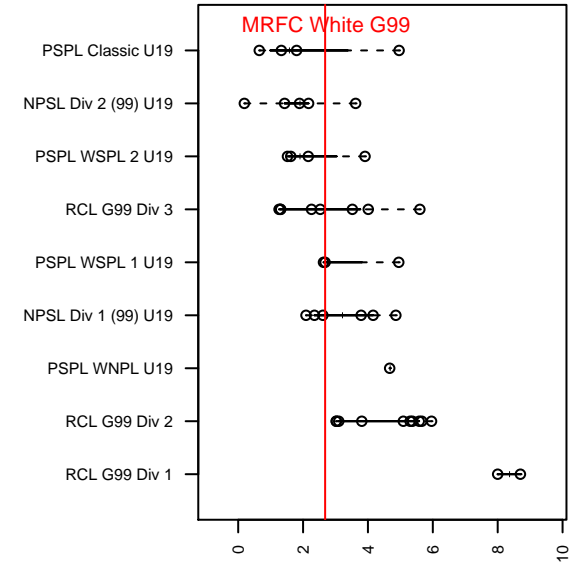

MRFC White G99

Mount Rainier FC
 Bonney Lake, WA
 G99 total strength=1623
 attack=12.5 defense=23.99
 fall league = PSPL WSPL 1 U19

alt names used:
 MRFC G99 Rickley
 MRFC G99 Rickley
 MRFC G99 Rickley
 MRFC G99 Select

Venues played:
 2017 Sounders FC Cup GU18-19
 2017 Mt Hood Challenge U19 Premier
 2017 PSPL WSPL 1 U19
 2017 Labor Day Cup GU17-19

MRFC White G99
 Dots are actual minus expected GF (blue circles) and GA (red triangles).
 Blue line is smoothed change in attack strength. Red is smoothed change in defense strength.

**attack and defense variance (black dot)
relative to other teams
and top 10 in region**

**attack and defense rating
relative to others at age
and all opponents in last 13 months**

Performance relative to 13 month average