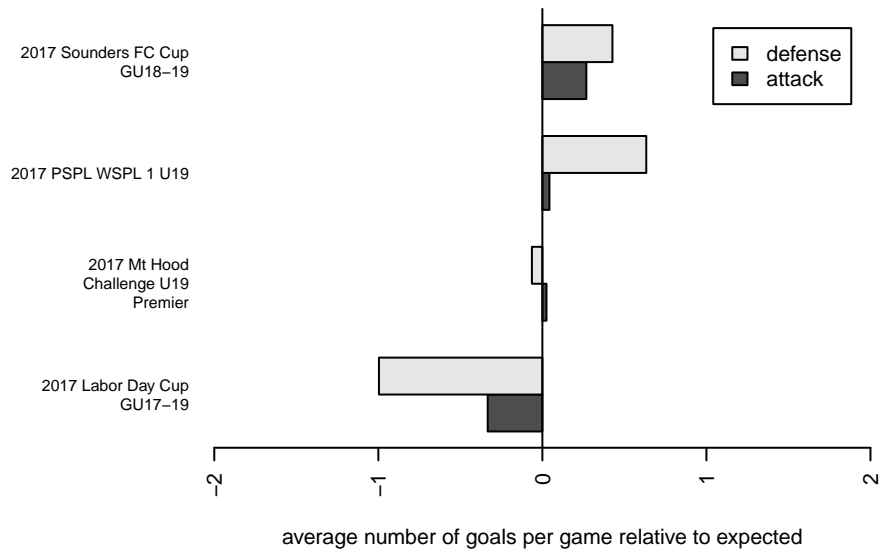

Venues played:
 2017 Sounders FC Cup GU18-19
 2017 Mt Hood Challenge U19 Premier
 2017 PSPL WSPL 1 U19
 2017 Labor Day Cup GU17-19

MRFC White G99
 Dots are actual minus expected GF (blue circles) and GA (red triangles).
 Blue line is smoothed change in attack strength. Red is smoothed change in defense strength.

**attack and defense variance (black dot)
relative to other teams
and top 10 in region**

**attack and defense rating
relative to others at age
and all opponents in last 13 months**

Performance relative to 13 month average