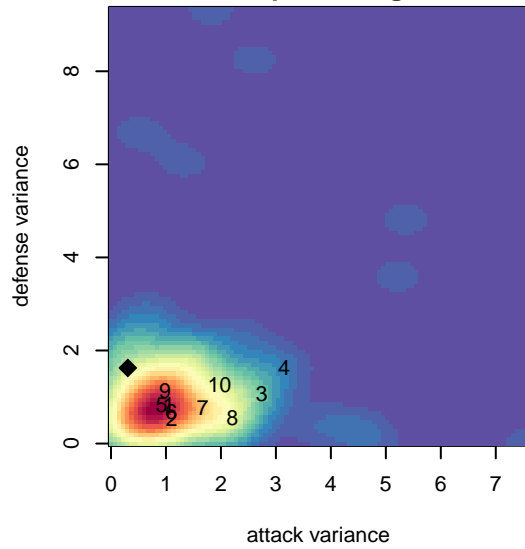

MRFC White G99

Mount Rainier FC
 Bonney Lake, WA
 G99 total strength=1623
 attack=12.5 defense=23.99
 fall league = PSPL WSPL 1 U19

alt names used:
 MRFC G99 Rickley
 MRFC G99 Rickley
 MRFC G99 Rickley
 MRFC G99 Select

Venues played:
 2017 Sounders FC Cup GU18-19
 2017 Mt Hood Challenge U19 Premier
 2017 PSPL WSPL 1 U19
 2017 Labor Day Cup GU17-19

MRFC White G99
 Dots are actual minus expected GF (blue circles) and GA (red triangles).
 Blue line is smoothed change in attack strength. Red is smoothed change in defense strength.

**attack and defense variance (black dot)
relative to other teams
and top 10 in region**

**attack and defense rating
relative to others at age
and all opponents in last 13 months**

Performance relative to 13 month average